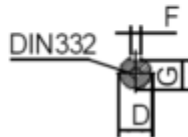

Data Sheet

Article number: 250311000425

Description: Kleedrive T3C 315S-4 110.0KW 1400 rpm
3x400/690V 50HZ IP55 B14 Eff=95,4%

Measures

AA = 628	K = Ø28	TBW = 290
AC = Ø680	L = 1235	
AD = 825	M =	
D = Ø80	N =	
E = 170	P =	
F = 22	S =	
G = 71	TBH = 350	
HD = 510	TBS = 200	