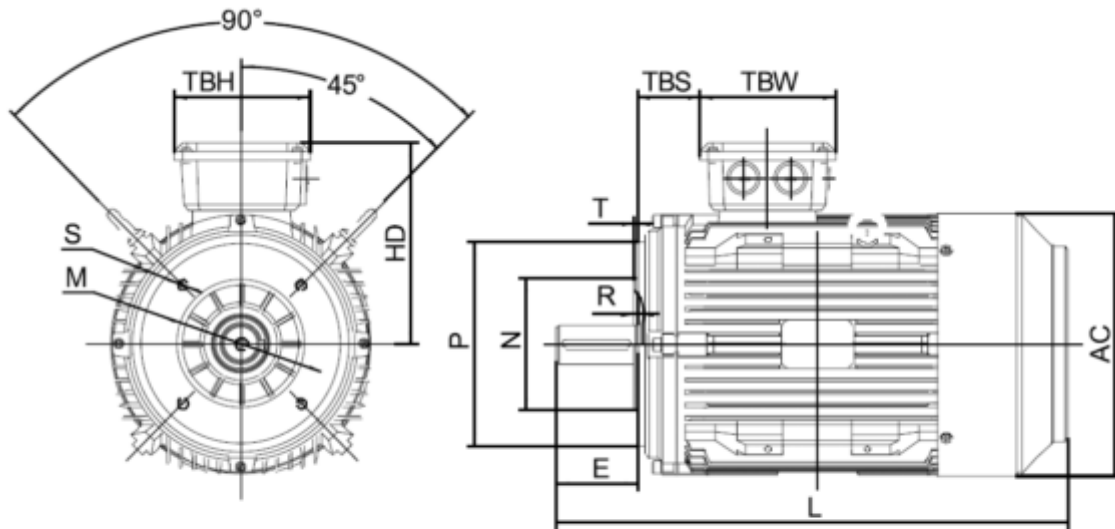

Data Sheet

Article number: 250311000425

Description: Kleedrive T3C 315S-4 110.0KW 1400 rpm
3x400/690V 50HZ IP55 B14 Eff=95,4%

Measures

AA = 628	K = Ø28	TBW = 290
AC = Ø680	L = 1235	
AD = 825	M =	
D = Ø80	N =	
E = 170	P =	
F = 22	S =	
G = 71	TBH = 350	
HD = 510	TBS = 200	